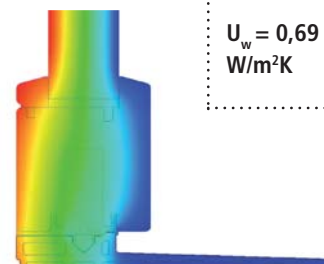

A high performance project without limits

A 25 mm maximum thickness threshold at the same level of the floor. The Climatech threshold offers the minimum visual impact and guarantees incredible thermal performances, thanks to the innovative fiberglass reinforced material.

Imago is a barrier against air, water and wind thanks to the accessories range which have been tested in every condition.