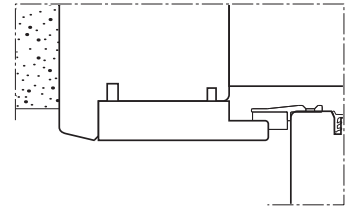

Top sash sealing profile

The aluminium resistance and the insulating power of the sponge. The materials choice of the top sealing profile guarantees the resistance against air and noise abatement.